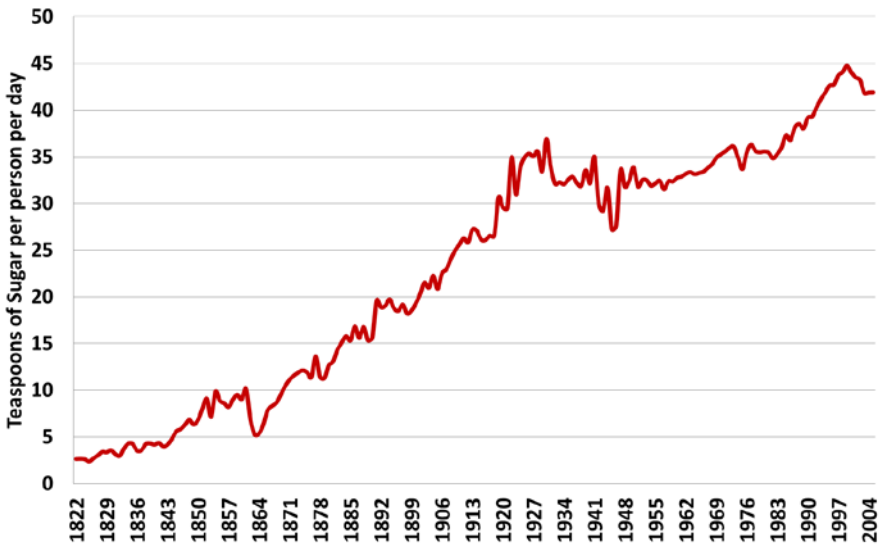

A very new and deadly addition to our diet

In 1822, the only way you could eat a significant amount of sugar (and therefore fructose) was to be the king of England or to come into the small fortune required to buy sugar or honey. We now eat in a month what the average person in 1822 ate in 1 year and 4 months.

US Dietary Sugar Availability 1822 to 2005

Soft-drink and fruit juice consumption alone has increased by 30 percent in just the last two decades and two thirds of the adult population is now overweight or obese. Today our collective weight problem continues to accelerate in direct proportion to our consumption of sugar.

A slew of recent research makes it clear that as a species we are ill-equipped to deal with the relatively large amounts of sugar (and therefore fructose) we now consume.

The research shows we have one primary appetite-control centre in our brain called the hypothalamus. It reacts to four major appetite hormones. Three